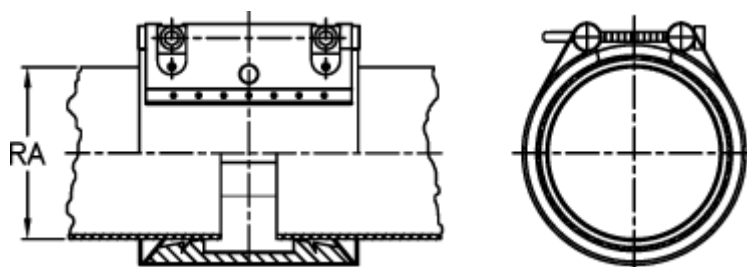

Article number: 025748400187

Description: Norma Connect pipe coupling
GRIP E W2 Ø=187,0 NBR, 10 bar

Measures

Note = Kontakt os for yderligere informationer.

RA = 187